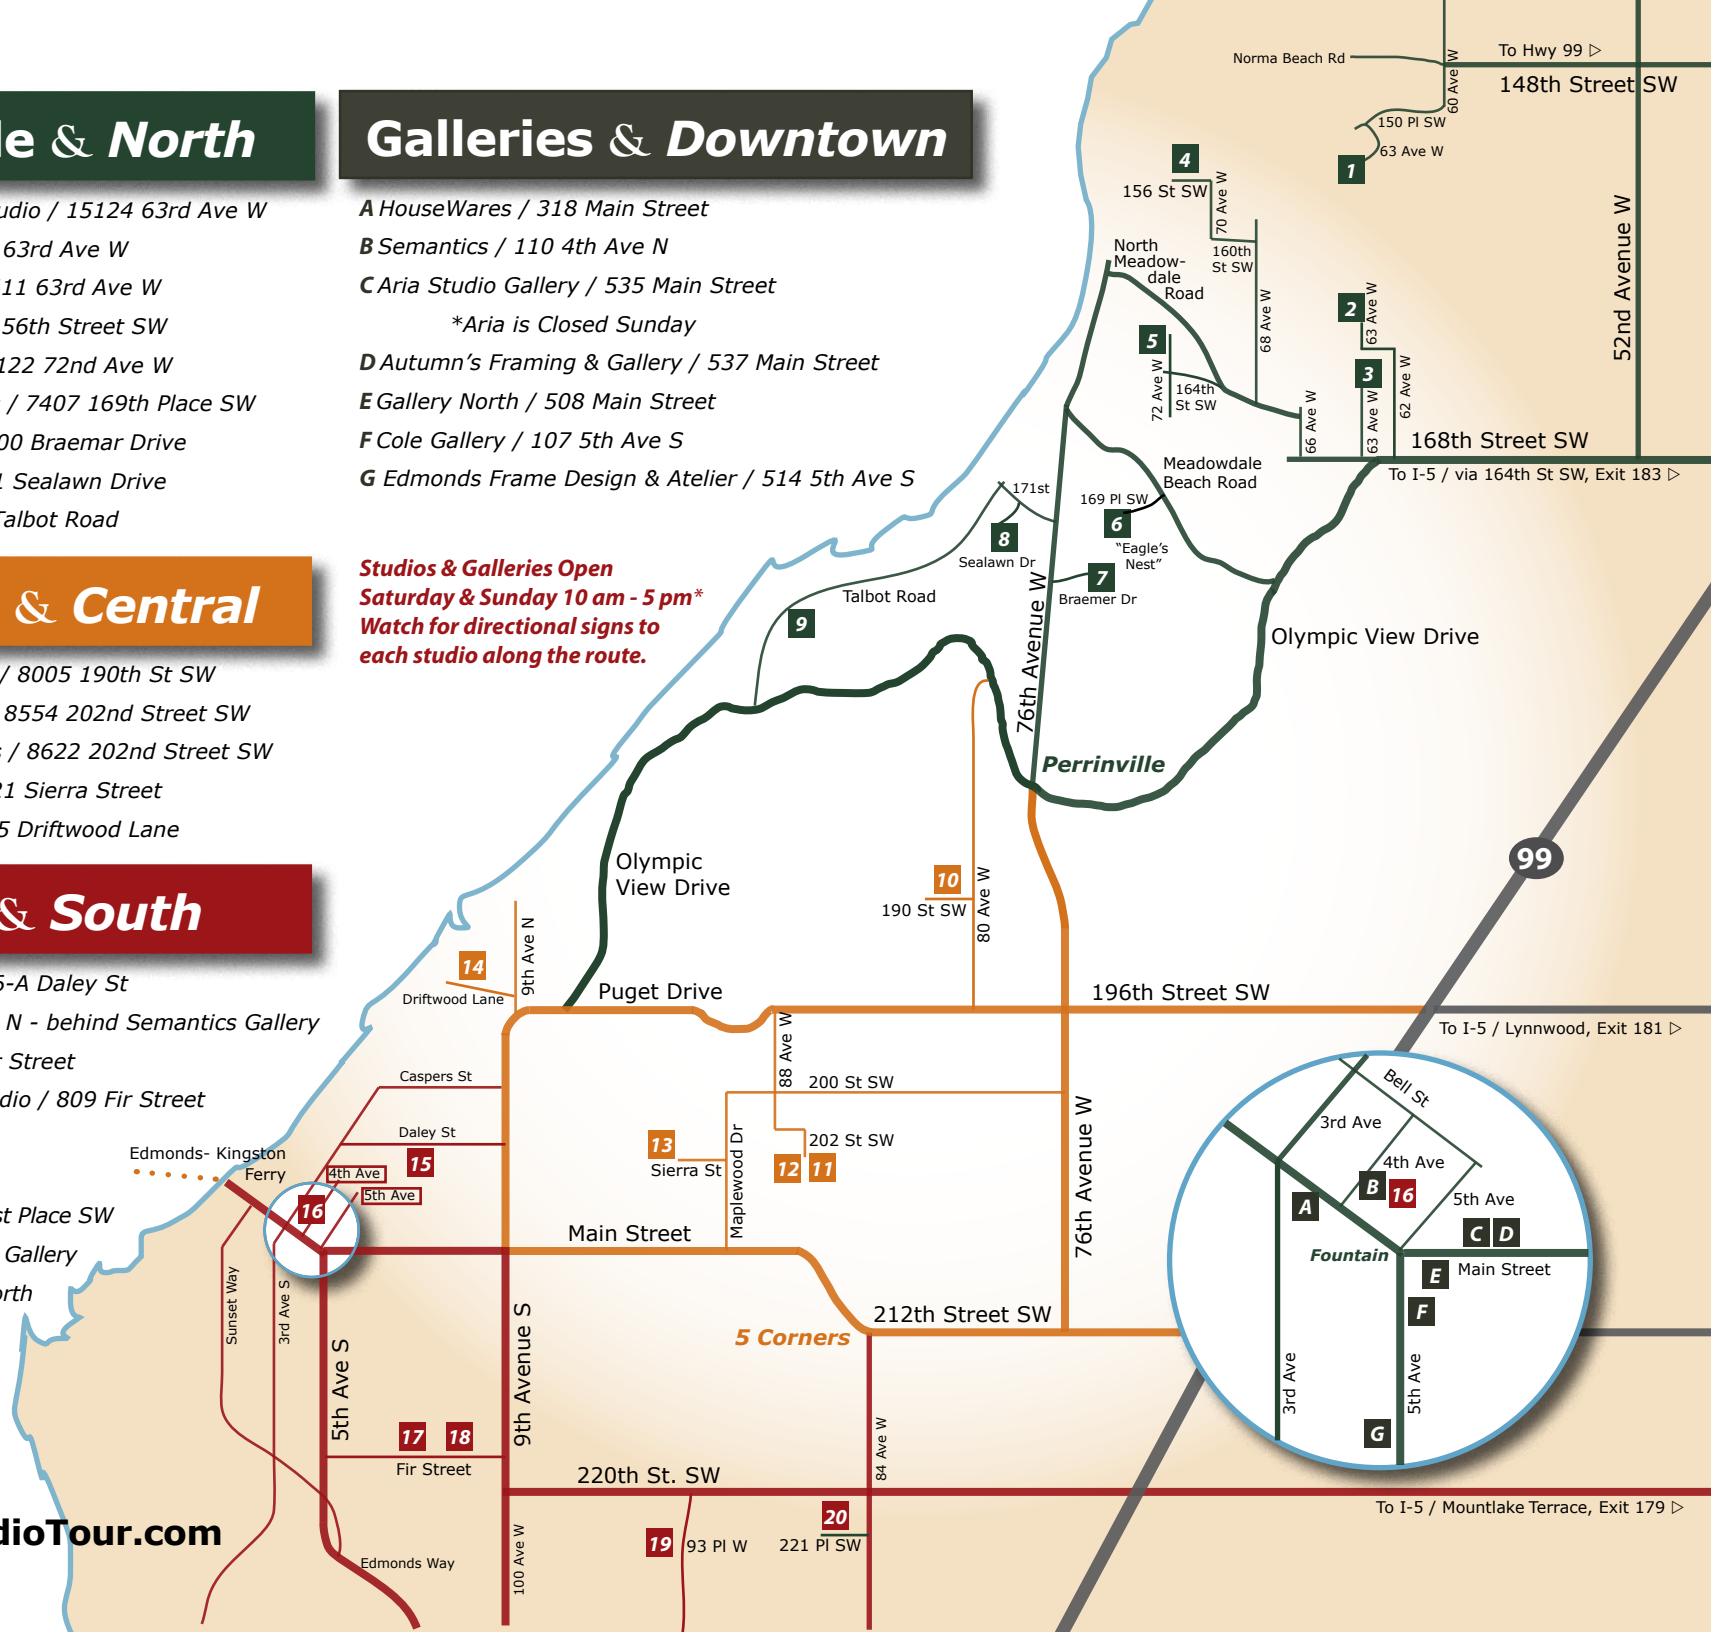

Galleries & Downtown

- A HouseWares / 318 Main Street
- B Semantics / 110 4th Ave N
- C Aria Studio Gallery / 535 Main Street
*Aria is Closed Sunday
- D Autumn's Framing & Gallery / 537 Main Street
- E Gallery North / 508 Main Street
- F Cole Gallery / 107 5th Ave S
- G Edmonds Frame Design & Atelier / 514 5th Ave S

Maplewood & Central

- 10 NotsoDull! Wood Turning / 8005 190th St SW
- 11 Spectral Designs Studio / 8554 202nd Street SW
- 12 Mona T. Smiley-Fairbanks / 8622 202nd Street SW
- 13 Sierra Street Studio / 9221 Sierra Street
- 14 David Varnau Studio / 725 Driftwood Lane

The "Bowl" & South

- 15 Steele-Smith Studio / 416-A Daley St
- 16 Pink House / 120 4th Ave N - behind Semantics Gallery
- 17 Joyful Art Studio / 745 Fir Street
- 18 Darlene Gentry Lucas Studio / 809 Fir Street
- 19 Tonnie Wolfe Studio /
22124 93rd Place W
- 20 Mar Art Studio / 8422 221st Place SW
- B Joel Patience / at Semantics Gallery
- D Janet Hawse / at Gallery North

**Studios & Galleries Open
Saturday & Sunday 10 am - 5 pm***
Watch for directional signs to
each studio along the route.

Check out our website
before taking the tour:

EdmondsArtStudioTour.com

To I-5 / Mountlake Terrace, Exit 179 ▷